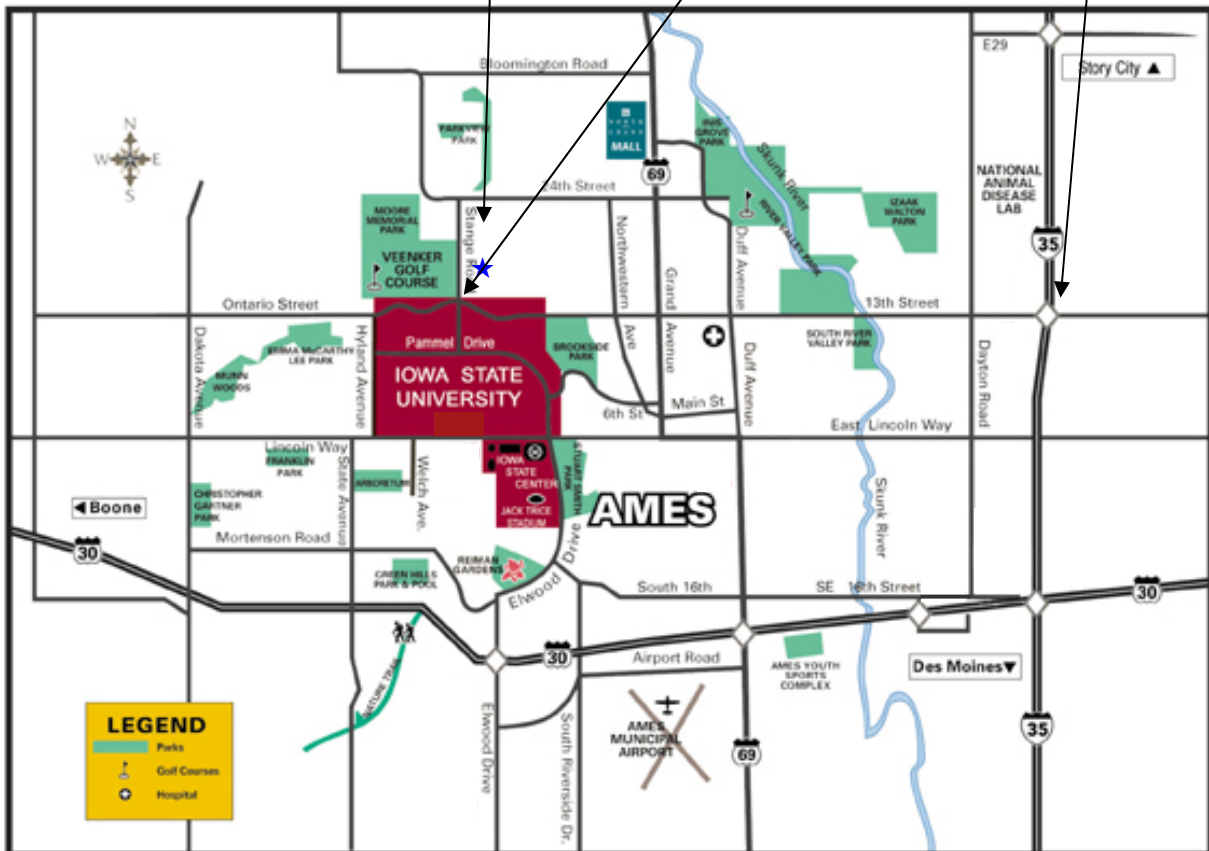

**Directions to SULI Housing  
Iowa State University  
Units 4 and 5 Schilletter-University Village  
Ames, IA 50011**

1) Enter Ames from I-35 using the 13<sup>th</sup> Street Exit (mile marker 113)

2) Continue west to Stange Road

3) Turn right (north) for approx. ½ mile. Look for the Main Office/Community Center (gray building—just before the stop lights). Take a right and stay on Edenburn Drive. Units 4 and 5 will be on your left.